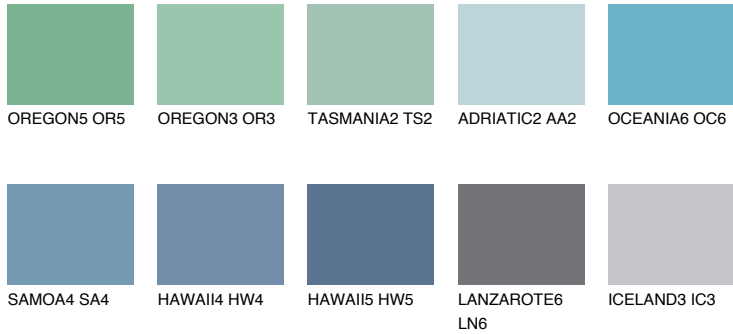

COLOUR DETAILS

TAHITI3 TH3

☀ 35% **TSR 40%**

Matching colours

COLOURS

INTENSE

For more information on plasters and paints, go to www.ceresit.lv

*The presented colours refer to plasters and paints offered by Ceresit. Due to the use of digital techniques, the presented colours might not represent the original ones, thus they cannot be considered as a reliable colour presentation. We recommend checking the authentic colour samples.