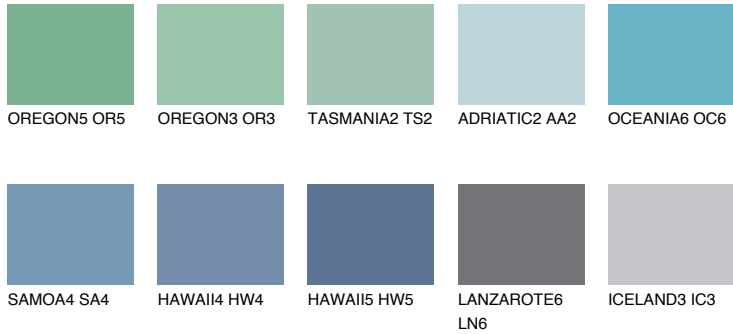

COLOUR DETAILS

TAHITI3 TH3

☀ 35% **TSR** 40%

Matching colours

COLOURS

INTENSE

For more information on plasters and paints, go to www.ceresit.lv

*The presented colours refer to plasters and paints offered by Ceresit. Due to the use of digital techniques, the presented colours might not represent the original ones, thus they cannot be considered as a reliable colour presentation. We recommend checking the authentic colour samples.