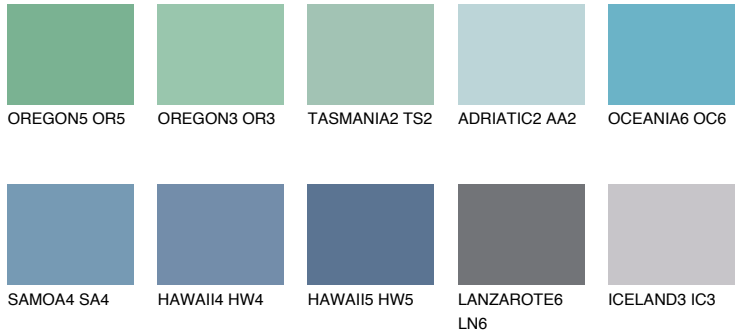

COLOUR DETAILS

TAHITI3 TH3

☀️ 35% **TSR 40%**

Matching colours

COLOURS

INTENSE

For more information on plasters and paints, go to www.ceresit.lv

*The presented colours refer to plasters and paints offered by Ceresit. Due to the use of digital techniques, the presented colours might not represent the original ones, thus they cannot be considered as a reliable colour presentation. We recommend checking the authentic colour samples.