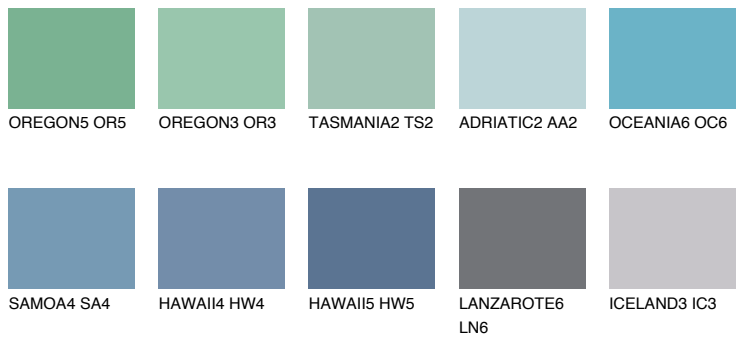

COLOUR DETAILS

TAHITI3 TH3

35% TSR 40%

Matching colours

COLOURS

INTENSE

For more information on plasters and paints, go to www.ceresit.lv

*The presented colours refer to plasters and paints offered by Ceresit. Due to the use of digital techniques, the presented colours might not represent the original ones, thus they cannot be considered as a reliable colour presentation. We recommend checking the authentic colour samples.