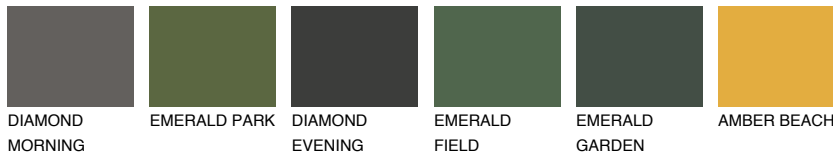

COLOUR DETAILS

BARBADOS6 BA6

44% TSR 60%

Matching colours

COLOURS

INTENSE

For more information on plasters and paints, go to www.ceresit.lv

*The presented colours refer to plasters and paints offered by Ceresit. Due to the use of digital techniques, the presented colours might not represent the original ones, thus they cannot be considered as a reliable colour presentation. We recommend checking the authentic colour samples.