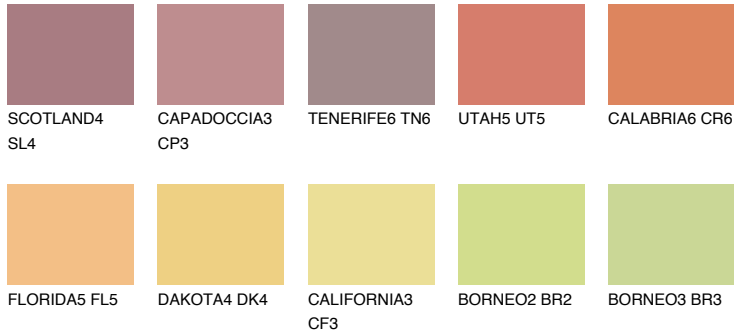

COLOUR DETAILS

BARBADOS6 BA6

44% TSR 60%

Matching colours

COLOURS

INTENSE

For more information on plasters and paints, go to www.ceresit.lv

*The presented colours refer to plasters and paints offered by Ceresit. Due to the use of digital techniques, the presented colours might not represent the original ones, thus they cannot be considered as a reliable colour presentation. We recommend checking the authentic colour samples.