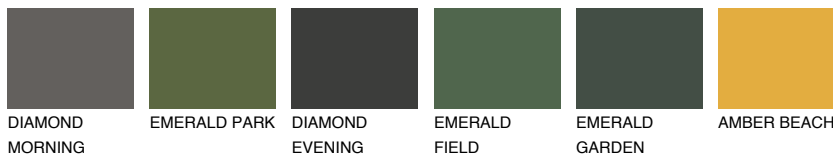

COLOUR DETAILS

BARBADOS6 BA6

44% TSR 60%

Matching colours

COLOURS

INTENSE

For more information on plasters and paints, go to www.ceresit.lv

*The presented colours refer to plasters and paints offered by Ceresit. Due to the use of digital techniques, the presented colours might not represent the original ones, thus they cannot be considered as a reliable colour presentation. We recommend checking the authentic colour samples.