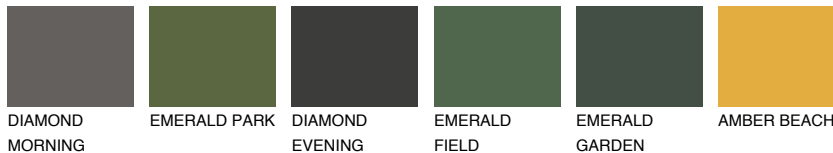

COLOUR DETAILS

BARBADOS6 BA6

44% TSR 60%

Matching colours

COLOURS

INTENSE

For more information on plasters and paints, go to www.ceresit.lv

*The presented colours refer to plasters and paints offered by Ceresit. Due to the use of digital techniques, the presented colours might not represent the original ones, thus they cannot be considered as a reliable colour presentation. We recommend checking the authentic colour samples.