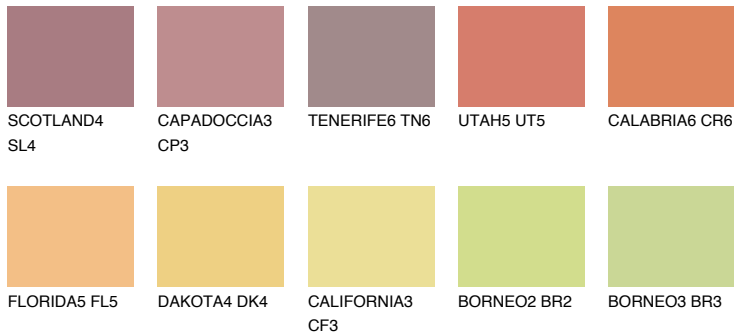

COLOUR DETAILS

BARBADOS6 BA6

44% TSR 60%

Matching colours

COLOURS

INTENSE

For more information on plasters and paints, go to www.ceresit.lv

*The presented colours refer to plasters and paints offered by Ceresit. Due to the use of digital techniques, the presented colours might not represent the original ones, thus they cannot be considered as a reliable colour presentation. We recommend checking the authentic colour samples.