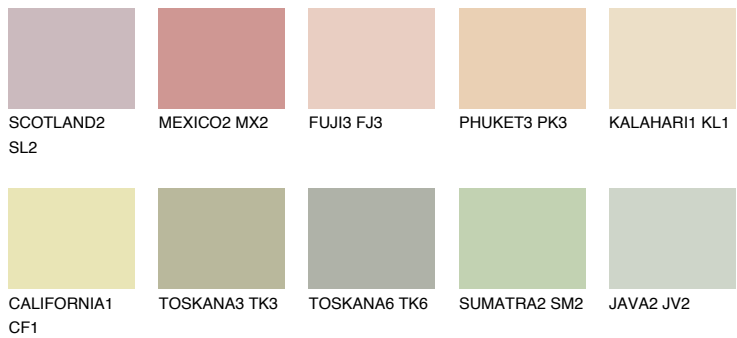

COLOUR DETAILS

FLORIDA1 FL1

74% TSR 69%

Matching colours

COLOURS

INTENSE

For more information on plasters and paints, go to www.ceresit.lv

*The presented colours refer to plasters and paints offered by Ceresit. Due to the use of digital techniques, the presented colours might not represent the original ones, thus they cannot be considered as a reliable colour presentation. We recommend checking the authentic colour samples.