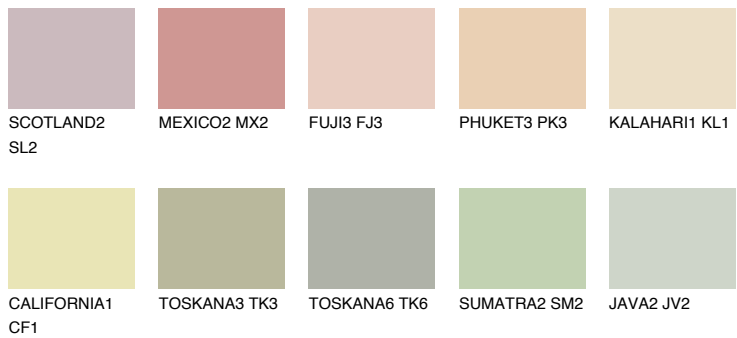

# COLOUR DETAILS

### Matching colours

#### COLOURS

#### INTENSE

For more information on plasters and paints, go to [www.ceresit.lv](http://www.ceresit.lv)

\*The presented colours refer to plasters and paints offered by Ceresit. Due to the use of digital techniques, the presented colours might not represent the original ones, thus they cannot be considered as a reliable colour presentation. We recommend checking the authentic colour samples.