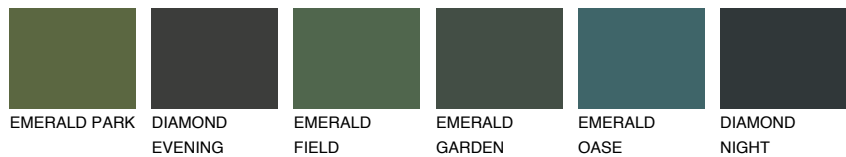

COLOUR DETAILS

FLORIDA1 FL1

74% TSR 69%

Matching colours

COLOURS

INTENSE

For more information on plasters and paints, go to www.ceresit.lv

*The presented colours refer to plasters and paints offered by Ceresit. Due to the use of digital techniques, the presented colours might not represent the original ones, thus they cannot be considered as a reliable colour presentation. We recommend checking the authentic colour samples.