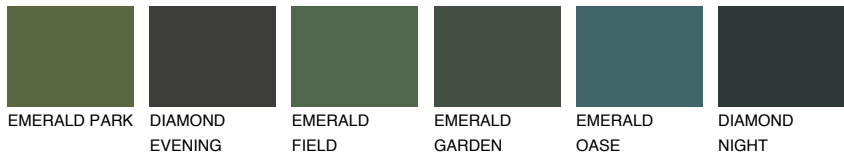

COLOUR DETAILS

FLORIDA1 FL1

74% TSR 69%

Matching colours

COLOURS

INTENSE

For more information on plasters and paints, go to www.ceresit.lv

*The presented colours refer to plasters and paints offered by Ceresit. Due to the use of digital techniques, the presented colours might not represent the original ones, thus they cannot be considered as a reliable colour presentation. We recommend checking the authentic colour samples.