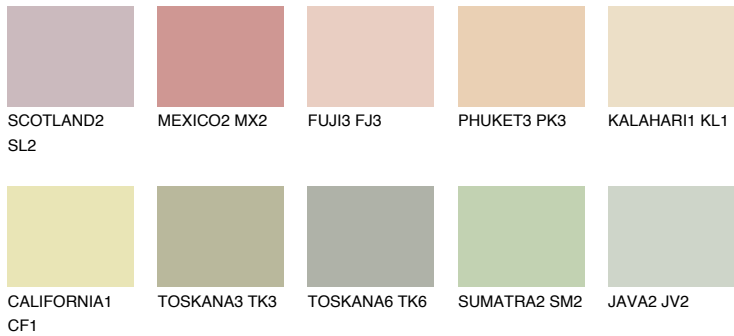

COLOUR DETAILS

FLORIDA1 FL1

74% TSR 69%

Matching colours

COLOURS

INTENSE

For more information on plasters and paints, go to www.ceresit.lv

*The presented colours refer to plasters and paints offered by Ceresit. Due to the use of digital techniques, the presented colours might not represent the original ones, thus they cannot be considered as a reliable colour presentation. We recommend checking the authentic colour samples.