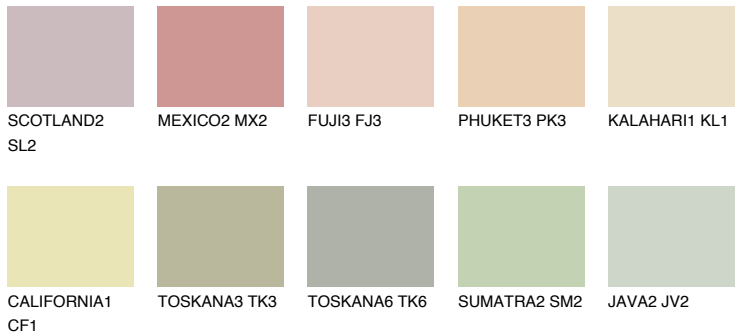

COLOUR DETAILS

FLORIDA1 FL1

74% TSR 69%

Matching colours

COLOURS

INTENSE

For more information on plasters and paints, go to www.ceresit.lv

*The presented colours refer to plasters and paints offered by Ceresit. Due to the use of digital techniques, the presented colours might not represent the original ones, thus they cannot be considered as a reliable colour presentation. We recommend checking the authentic colour samples.