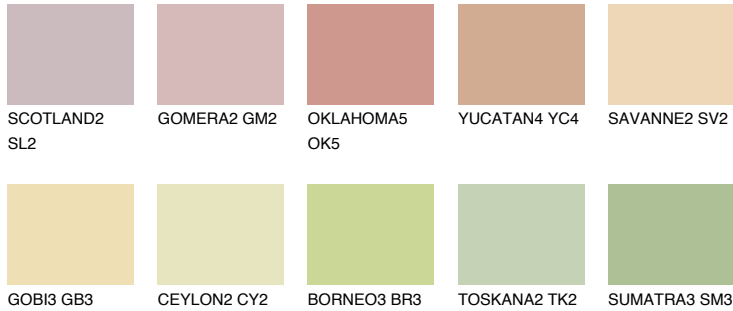

COLOUR DETAILS

FLORIDA2 FL2

70% TSR 69%

Matching colours

COLOURS

INTENSE

For more information on plasters and paints, go to www.ceresit.lv

*The presented colours refer to plasters and paints offered by Ceresit. Due to the use of digital techniques, the presented colours might not represent the original ones, thus they cannot be considered as a reliable colour presentation. We recommend checking the authentic colour samples.