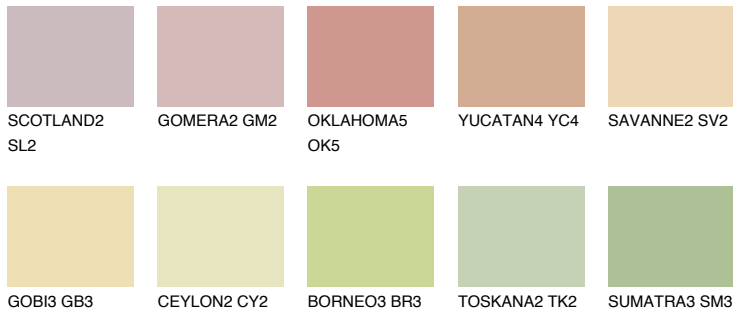

COLOUR DETAILS

FLORIDA2 FL2

70% TSR 69%

Matching colours

COLOURS

INTENSE

For more information on plasters and paints, go to www.ceresit.lv

*The presented colours refer to plasters and paints offered by Ceresit. Due to the use of digital techniques, the presented colours might not represent the original ones, thus they cannot be considered as a reliable colour presentation. We recommend checking the authentic colour samples.