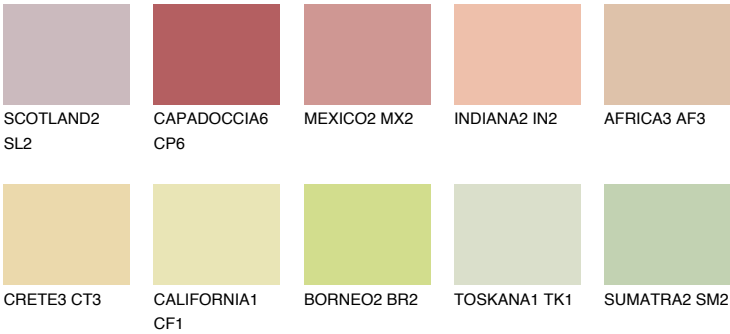

COLOUR DETAILS

FLORIDA3 FL3

65% TSR 66%

Matching colours

COLOURS

INTENSE

For more information on plasters and paints, go to www.ceresit.lv

*The presented colours refer to plasters and paints offered by Ceresit. Due to the use of digital techniques, the presented colours might not represent the original ones, thus they cannot be considered as a reliable colour presentation. We recommend checking the authentic colour samples.