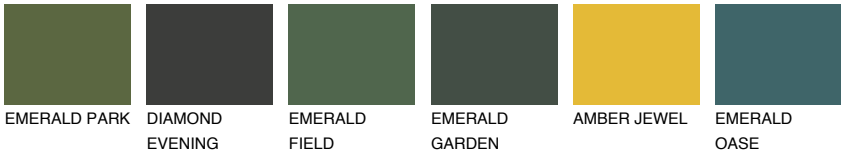

COLOUR DETAILS

FLORIDA3 FL3

65% TSR 66%

Matching colours

COLOURS

INTENSE

For more information on plasters and paints, go to www.ceresit.lv

*The presented colours refer to plasters and paints offered by Ceresit. Due to the use of digital techniques, the presented colours might not represent the original ones, thus they cannot be considered as a reliable colour presentation. We recommend checking the authentic colour samples.