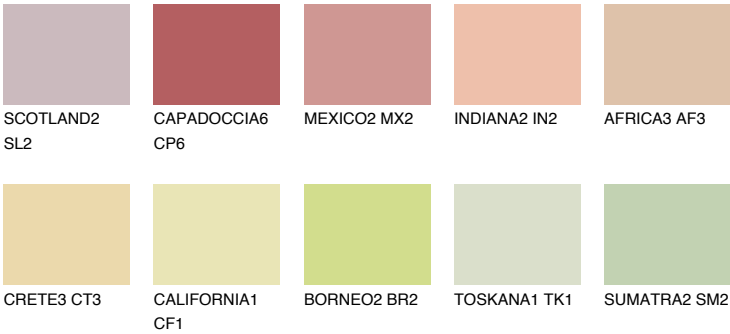

# COLOUR DETAILS

## FLORIDA3 FL3

65% TSR 66%

### Matching colours

#### COLOURS