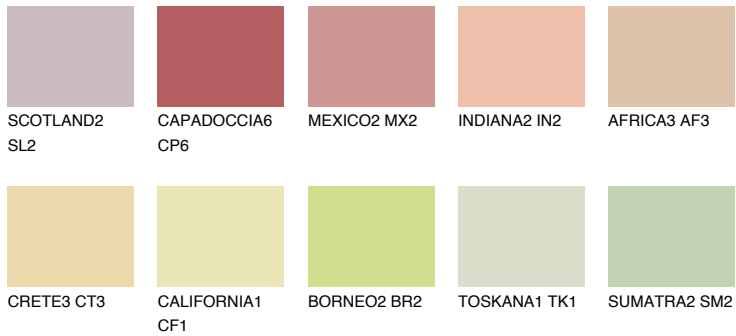

COLOUR DETAILS

FLORIDA3 FL3

65% TSR 66%

Matching colours

COLOURS

INTENSE

For more information on plasters and paints, go to www.ceresit.lv

*The presented colours refer to plasters and paints offered by Ceresit. Due to the use of digital techniques, the presented colours might not represent the original ones, thus they cannot be considered as a reliable colour presentation. We recommend checking the authentic colour samples.