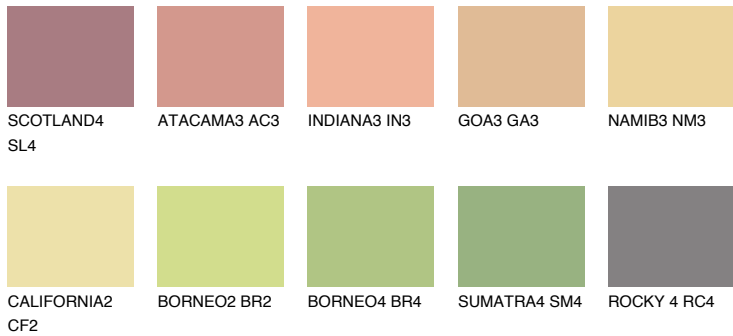

COLOUR DETAILS

FLORIDA4 FL4

62% TSR 62%

Matching colours

COLOURS

INTENSE

For more information on plasters and paints, go to www.ceresit.lv

*The presented colours refer to plasters and paints offered by Ceresit. Due to the use of digital techniques, the presented colours might not represent the original ones, thus they cannot be considered as a reliable colour presentation. We recommend checking the authentic colour samples.