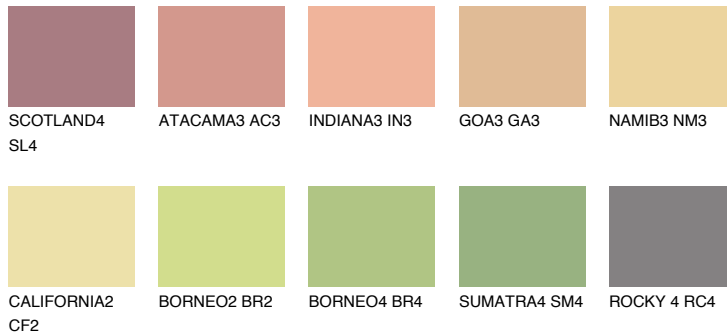

# COLOUR DETAILS

## FLORIDA4 FL4

62% TSR 62%

### Matching colours

#### COLOURS