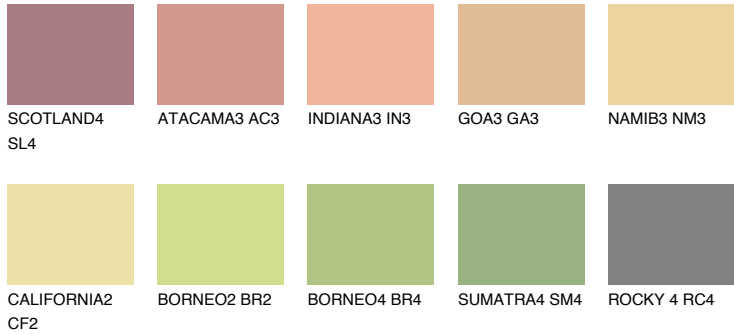

COLOUR DETAILS

FLORIDA4 FL4

62% TSR 62%

Matching colours

COLOURS

INTENSE

For more information on plasters and paints, go to www.ceresit.lv

*The presented colours refer to plasters and paints offered by Ceresit. Due to the use of digital techniques, the presented colours might not represent the original ones, thus they cannot be considered as a reliable colour presentation. We recommend checking the authentic colour samples.