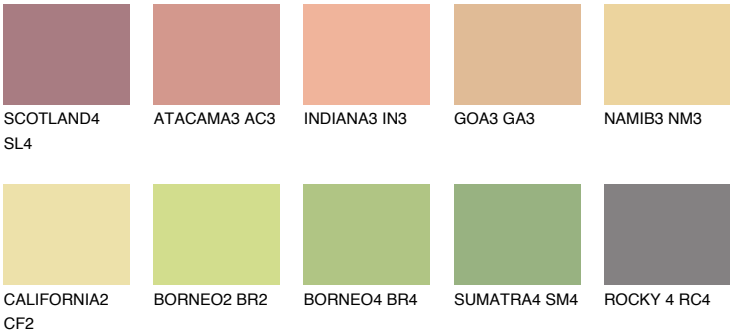

COLOUR DETAILS

FLORIDA4 FL4

62% TSR 62%

Matching colours

COLOURS

INTENSE

For more information on plasters and paints, go to www.ceresit.lv

*The presented colours refer to plasters and paints offered by Ceresit. Due to the use of digital techniques, the presented colours might not represent the original ones, thus they cannot be considered as a reliable colour presentation. We recommend checking the authentic colour samples.