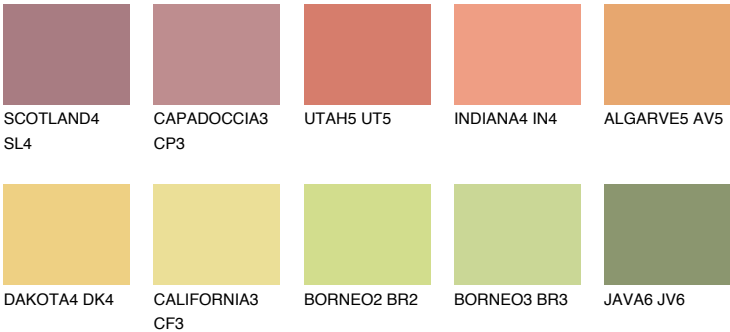

## FLORIDA5 FL5

58% **TSR** 61%

### Matching colours

#### COLOURS

#### INTENSE

For more information on plasters and paints, go to [www.ceresit.lv](http://www.ceresit.lv)

\*The presented colours refer to plasters and paints offered by Ceresit. Due to the use of digital techniques, the presented colours might not represent the original ones, thus they cannot be considered as a reliable colour presentation. We recommend checking the authentic colour samples.