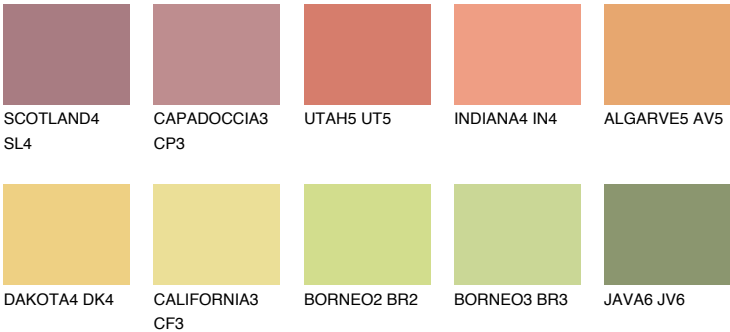

FLORIDA5 FL5

58% TSR 61%

Matching colours

COLOURS

INTENSE

For more information on plasters and paints, go to www.ceresit.lv

*The presented colours refer to plasters and paints offered by Ceresit. Due to the use of digital techniques, the presented colours might not represent the original ones, thus they cannot be considered as a reliable colour presentation. We recommend checking the authentic colour samples.