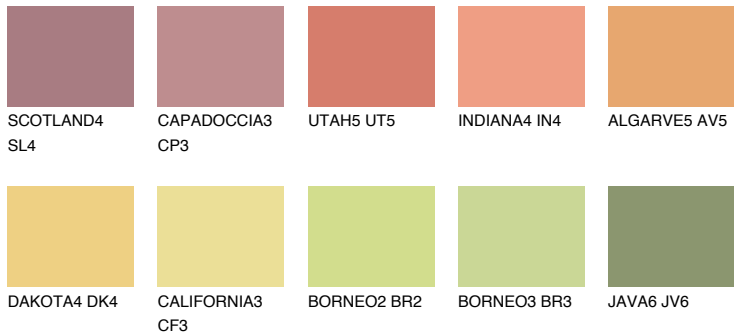

COLOUR DETAILS

FLORIDA5 FL5

58% TSR 61%

Matching colours

COLOURS

INTENSE

For more information on plasters and paints, go to www.ceresit.lv

*The presented colours refer to plasters and paints offered by Ceresit. Due to the use of digital techniques, the presented colours might not represent the original ones, thus they cannot be considered as a reliable colour presentation. We recommend checking the authentic colour samples.