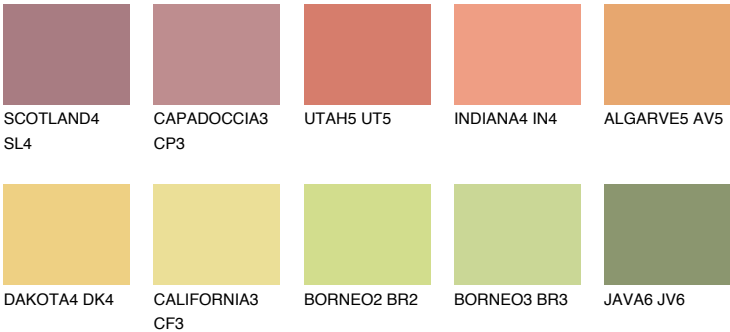

## FLORIDA5 FL5

58% TSR 61%

### Matching colours

#### COLOURS

#### INTENSE

For more information on plasters and paints, go to [www.ceresit.lv](http://www.ceresit.lv)

\*The presented colours refer to plasters and paints offered by Ceresit. Due to the use of digital techniques, the presented colours might not represent the original ones, thus they cannot be considered as a reliable colour presentation. We recommend checking the authentic colour samples.