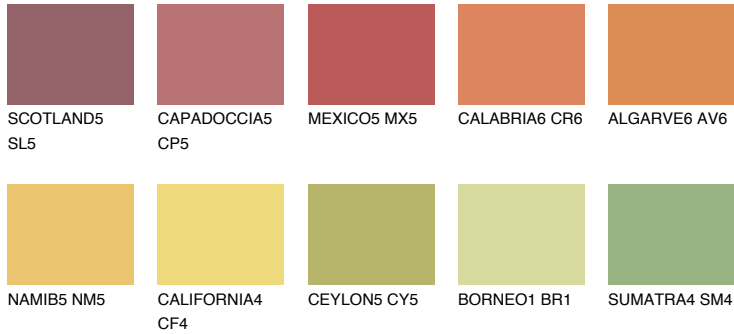

COLOUR DETAILS

FLORIDA6 FL6

48% **TSR** 58%

Matching colours

COLOURS

INTENSE

For more information on plasters and paints, go to www.ceresit.lv

*The presented colours refer to plasters and paints offered by Ceresit. Due to the use of digital techniques, the presented colours might not represent the original ones, thus they cannot be considered as a reliable colour presentation. We recommend checking the authentic colour samples.