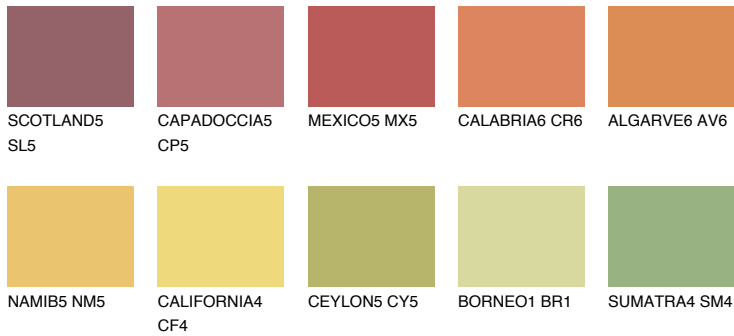

COLOUR DETAILS

FLORIDA6 FL6

48% TSR 58%

Matching colours

COLOURS

INTENSE

For more information on plasters and paints, go to www.ceresit.lv

*The presented colours refer to plasters and paints offered by Ceresit. Due to the use of digital techniques, the presented colours might not represent the original ones, thus they cannot be considered as a reliable colour presentation. We recommend checking the authentic colour samples.