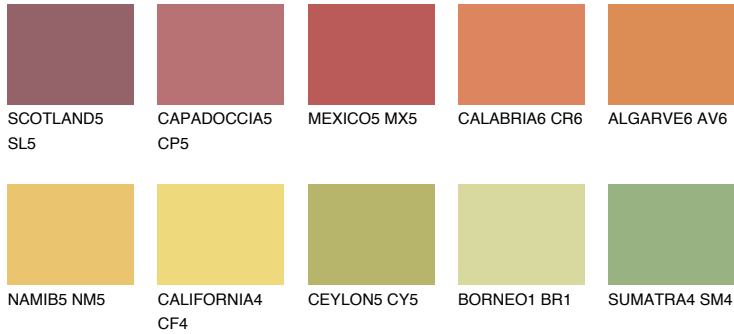

COLOUR DETAILS

FLORIDA6 FL6

48% TSR 58%

Matching colours

COLOURS

INTENSE

For more information on plasters and paints, go to www.ceresit.lv

*The presented colours refer to plasters and paints offered by Ceresit. Due to the use of digital techniques, the presented colours might not represent the original ones, thus they cannot be considered as a reliable colour presentation. We recommend checking the authentic colour samples.