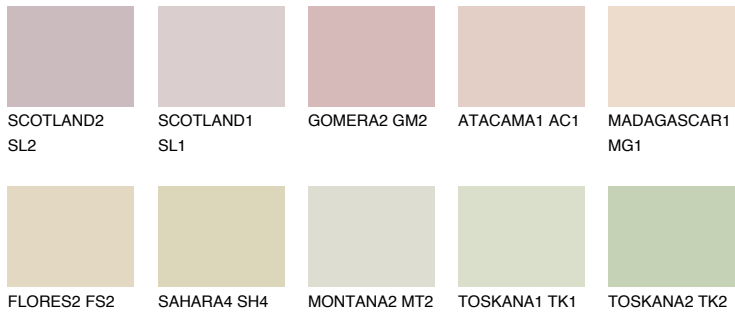

COLOUR DETAILS

GOA1 GA1

67% TSR 64%

Matching colours

COLOURS

INTENSE

For more information on plasters and paints, go to www.ceresit.lv

*The presented colours refer to plasters and paints offered by Ceresit. Due to the use of digital techniques, the presented colours might not represent the original ones, thus they cannot be considered as a reliable colour presentation. We recommend checking the authentic colour samples.