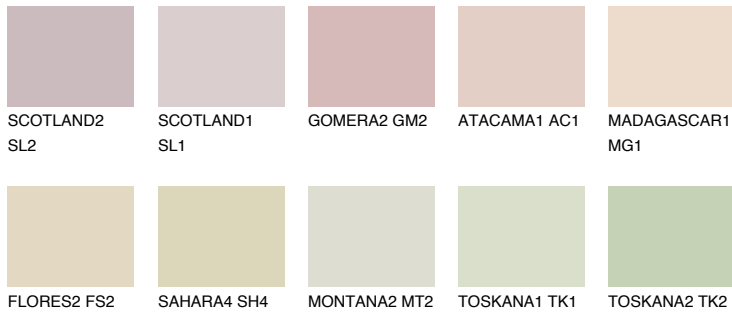

COLOUR DETAILS

GOA1 GA1

67% **TSR** 64%

Matching colours

COLOURS

INTENSE

For more information on plasters and paints, go to www.ceresit.lv

*The presented colours refer to plasters and paints offered by Ceresit. Due to the use of digital techniques, the presented colours might not represent the original ones, thus they cannot be considered as a reliable colour presentation. We recommend checking the authentic colour samples.