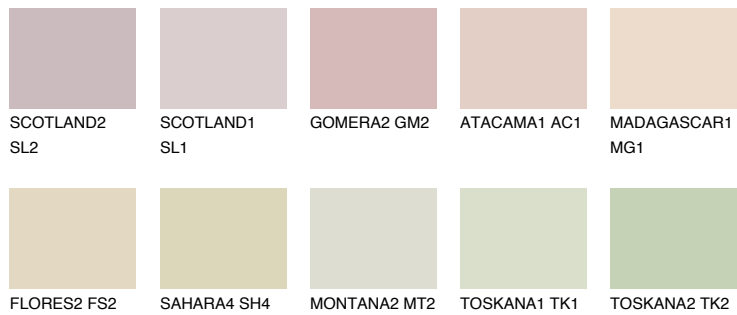

COLOUR DETAILS

GOA1 GA1

67% **TSR** 64%

Matching colours

COLOURS

INTENSE

For more information on plasters and paints, go to www.ceresit.lv

*The presented colours refer to plasters and paints offered by Ceresit. Due to the use of digital techniques, the presented colours might not represent the original ones, thus they cannot be considered as a reliable colour presentation. We recommend checking the authentic colour samples.