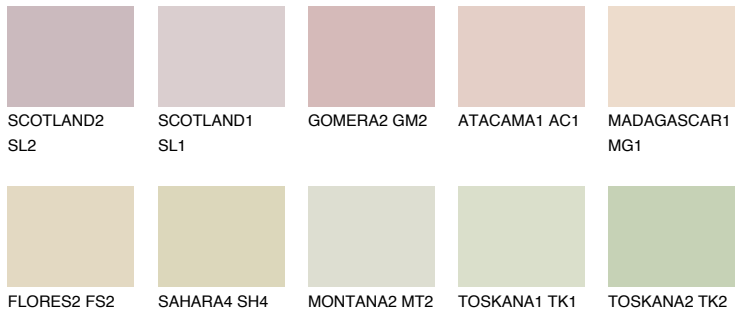

COLOUR DETAILS

GOA1 GA1

67% **TSR** 64%

Matching colours

COLOURS

INTENSE

For more information on plasters and paints, go to www.ceresit.lv

*The presented colours refer to plasters and paints offered by Ceresit. Due to the use of digital techniques, the presented colours might not represent the original ones, thus they cannot be considered as a reliable colour presentation. We recommend checking the authentic colour samples.