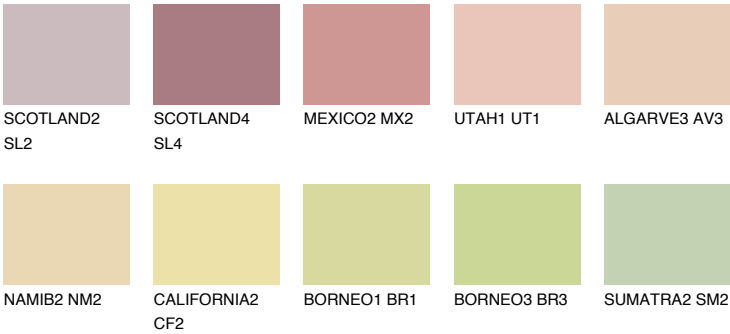

**GOA2 GA2**

59% **TSR** 60%

## Matching colours

### COLOURS

### INTENSE

For more information on plasters and paints, go to [www.ceresit.lv](http://www.ceresit.lv)

\*The presented colours refer to plasters and paints offered by Ceresit. Due to the use of digital techniques, the presented colours might not represent the original ones, thus they cannot be considered as a reliable colour presentation. We recommend checking the authentic colour samples.