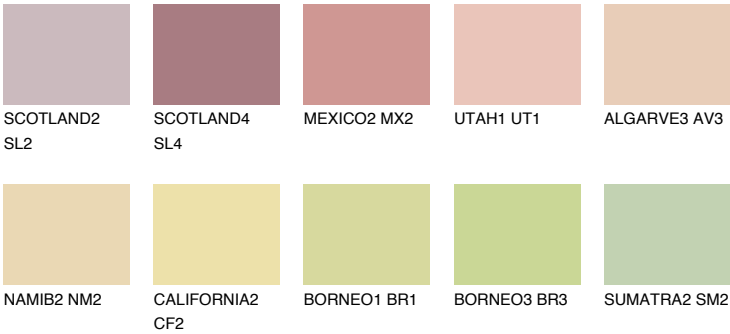

GOA2 GA2

59% **TSR** 60%

Matching colours

COLOURS

INTENSE

For more information on plasters and paints, go to www.ceresit.lv

*The presented colours refer to plasters and paints offered by Ceresit. Due to the use of digital techniques, the presented colours might not represent the original ones, thus they cannot be considered as a reliable colour presentation. We recommend checking the authentic colour samples.