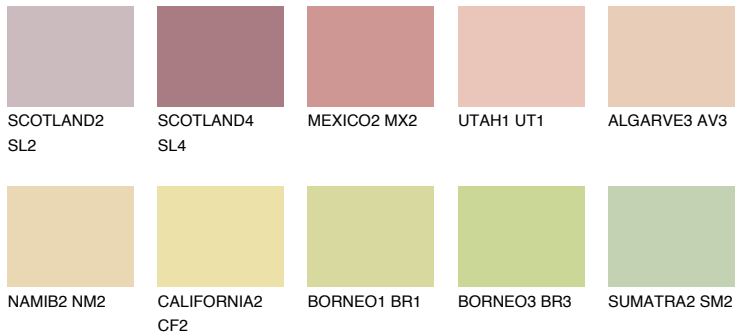

COLOUR DETAILS

GOA2 GA2

59% **TSR** 60%

Matching colours

COLOURS

INTENSE

For more information on plasters and paints, go to www.ceresit.lv

*The presented colours refer to plasters and paints offered by Ceresit. Due to the use of digital techniques, the presented colours might not represent the original ones, thus they cannot be considered as a reliable colour presentation. We recommend checking the authentic colour samples.