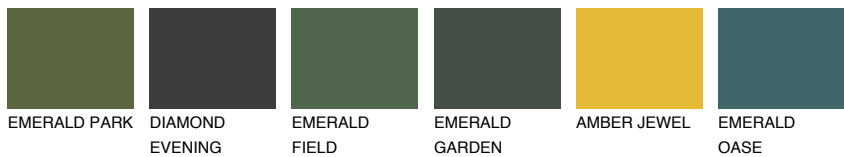

COLOUR DETAILS

GOA2 GA2

59% **TSR** 60%

Matching colours

COLOURS

INTENSE

For more information on plasters and paints, go to www.ceresit.lv

*The presented colours refer to plasters and paints offered by Ceresit. Due to the use of digital techniques, the presented colours might not represent the original ones, thus they cannot be considered as a reliable colour presentation. We recommend checking the authentic colour samples.