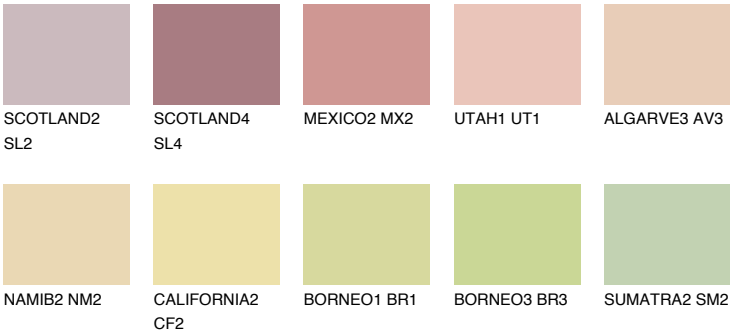

GOA2 GA2

59% **TSR** 60%

Matching colours

COLOURS

INTENSE

For more information on plasters and paints, go to www.ceresit.lv

*The presented colours refer to plasters and paints offered by Ceresit. Due to the use of digital techniques, the presented colours might not represent the original ones, thus they cannot be considered as a reliable colour presentation. We recommend checking the authentic colour samples.