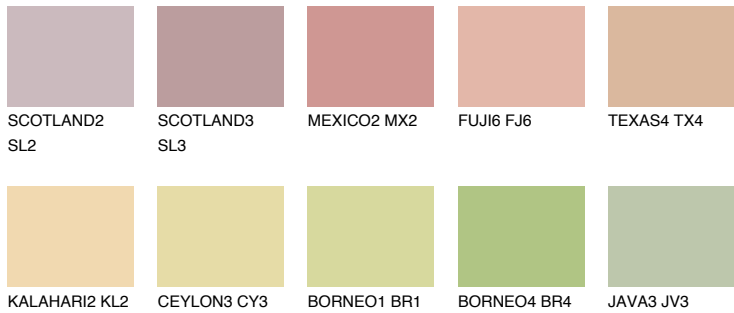

COLOUR DETAILS

GOA3 GA3

53% **TSR** 56%

Matching colours

COLOURS

INTENSE

For more information on plasters and paints, go to www.ceresit.lv

*The presented colours refer to plasters and paints offered by Ceresit. Due to the use of digital techniques, the presented colours might not represent the original ones, thus they cannot be considered as a reliable colour presentation. We recommend checking the authentic colour samples.