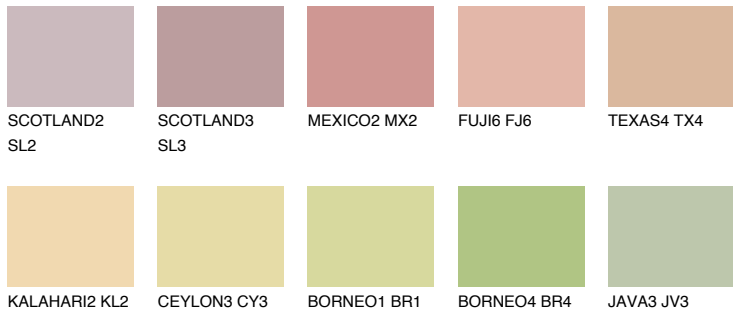

COLOUR DETAILS

GOA3 GA3

53% **TSR** 56%

Matching colours

COLOURS

INTENSE

For more information on plasters and paints, go to www.ceresit.lv

*The presented colours refer to plasters and paints offered by Ceresit. Due to the use of digital techniques, the presented colours might not represent the original ones, thus they cannot be considered as a reliable colour presentation. We recommend checking the authentic colour samples.