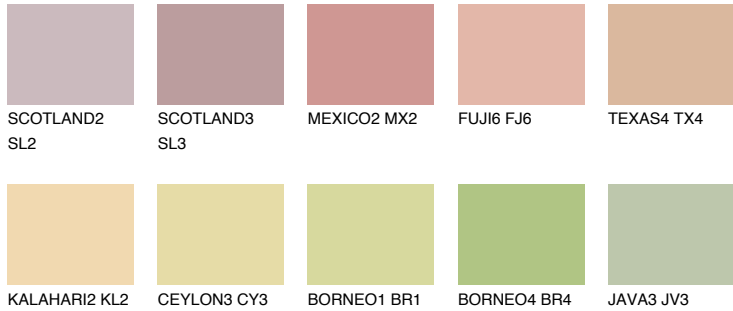

COLOUR DETAILS

GOA3 GA3

53% **TSR** 56%

Matching colours

COLOURS

INTENSE

For more information on plasters and paints, go to www.ceresit.lv

*The presented colours refer to plasters and paints offered by Ceresit. Due to the use of digital techniques, the presented colours might not represent the original ones, thus they cannot be considered as a reliable colour presentation. We recommend checking the authentic colour samples.