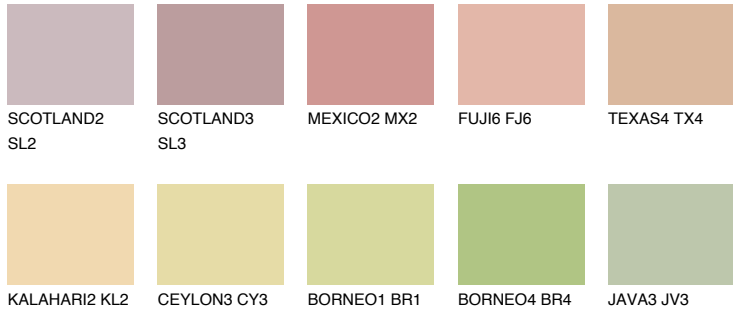

COLOUR DETAILS

GOA3 GA3

53% TSR 56%

Matching colours

COLOURS

INTENSE

For more information on plasters and paints, go to www.ceresit.lv

*The presented colours refer to plasters and paints offered by Ceresit. Due to the use of digital techniques, the presented colours might not represent the original ones, thus they cannot be considered as a reliable colour presentation. We recommend checking the authentic colour samples.