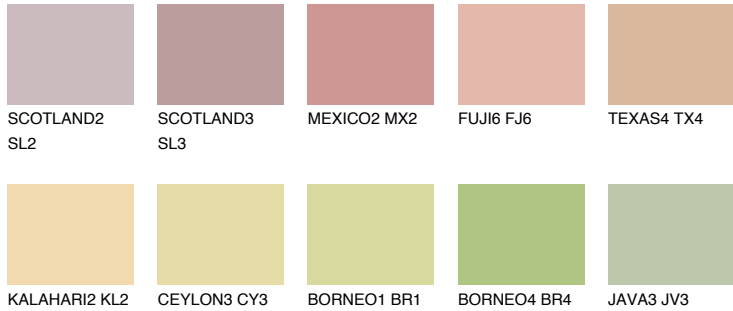

# COLOUR DETAILS

**GOA3 GA3**

53% **TSR** 56%

## Matching colours

### COLOURS

### INTENSE

For more information on plasters and paints, go to [www.ceresit.lv](http://www.ceresit.lv)

\*The presented colours refer to plasters and paints offered by Ceresit. Due to the use of digital techniques, the presented colours might not represent the original ones, thus they cannot be considered as a reliable colour presentation. We recommend checking the authentic colour samples.